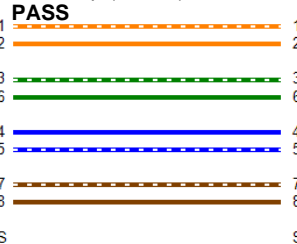

Main Adapter: DSX-PC6A

Remote Adapter: DSX-PC6A

Length (m)	[Pair 12]	1.2
Prop. Delay (ns)	[Pair 36]	6
Delay Skew (ns)	[Pair 12]	0
Resistance (ohms)	[Pair 36]	0.31

Wire Map (T568B)

Worst Case Margin Worst Case Value